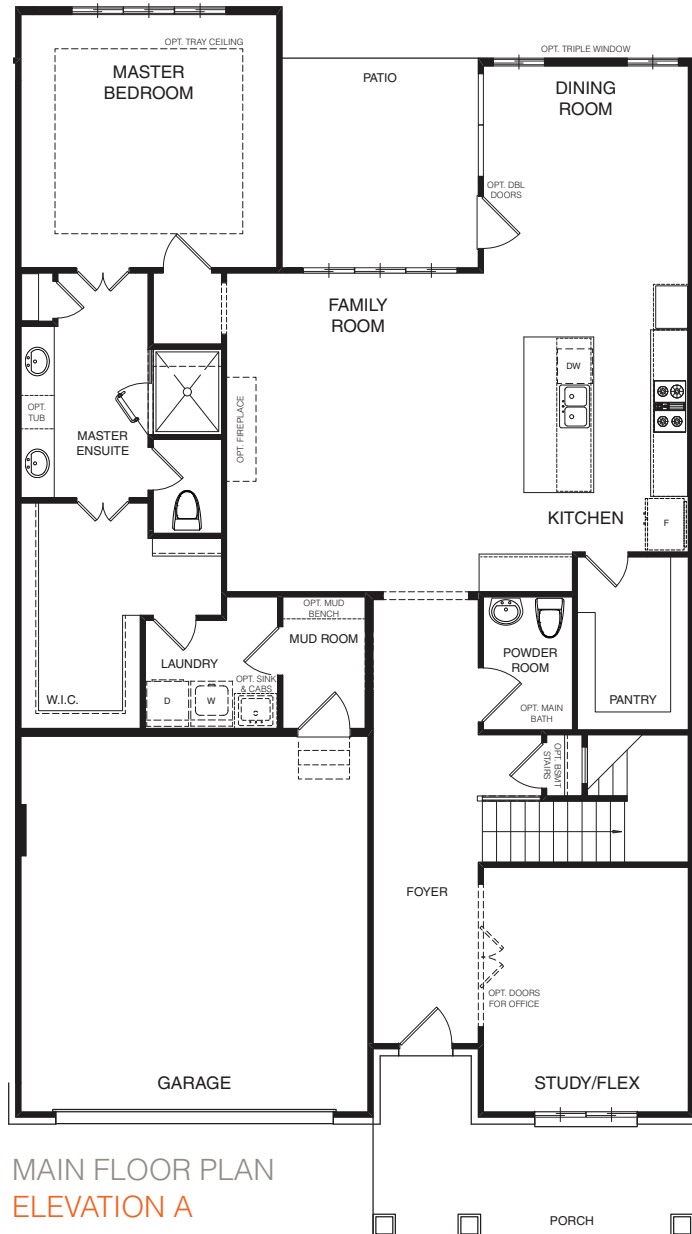

# EMPIRE HARLOW

## TELFAIRE

2394+ SQ.FT.

MAIN FLOOR PLAN  
ELEVATION A

OPTIONAL BEDROOM 4  
WITH BATH 4  
ELEVATION A

OPTIONAL BEDROOM 3  
ELEVATION A

SECOND FLOOR PLAN  
ELEVATION A