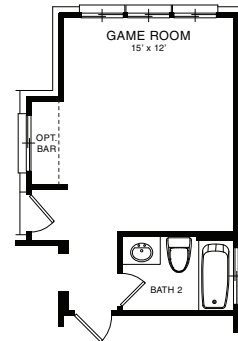

STYLE A - 2518 SQ.FT.

STYLE E WITH OPTIONAL STONE - 2518 SQ.FT.

MAIN FLOOR PLAN
STYLE A

OPTIONAL GAME ROOM
STYLE A

OPTIONAL GAME ROOM BAR
STYLE A

ALTERNATE OWNER'S BATH
STYLE A