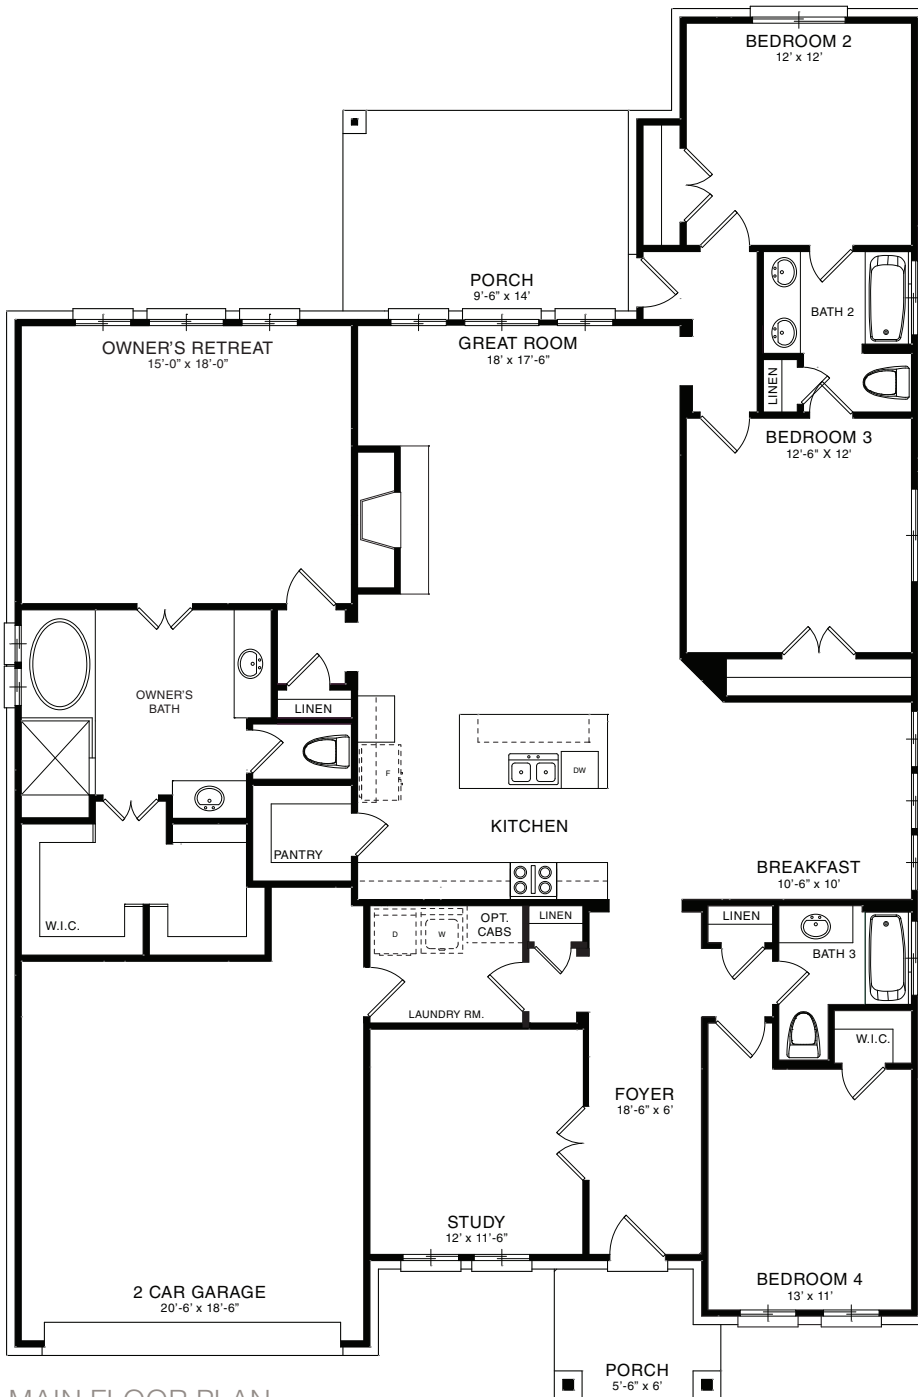

STYLE A - 2518 SQ.FT.

STYLE E WITH OPTIONAL STONE - 2518 SQ.FT.

MAIN FLOOR PLAN
STYLE A

OPTIONAL GAME ROOM
STYLE A

OPTIONAL GAME ROOM BAR
STYLE A

ALTERNATE OWNER'S BATH
STYLE A