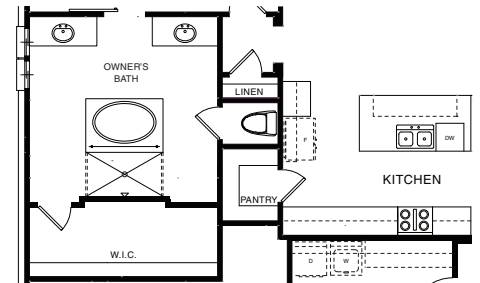

STYLE A - 2518 SQ.FT.

STYLE E WITH OPTIONAL STONE - 2518 SQ.FT.

MAIN FLOOR PLAN
STYLE A

OPTIONAL GAME ROOM
STYLE A

OPTIONAL GAME ROOM BAR
STYLE A

ALTERNATE OWNER'S BATH
STYLE A