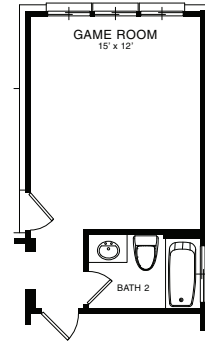

STYLE A - 2518 SQ.FT.

STYLE E WITH OPTIONAL STONE - 2518 SQ.FT.

MAIN FLOOR PLAN
STYLE A

OPTIONAL GAME ROOM
STYLE A

OPTIONAL GAME ROOM BAR
STYLE A

ALTERNATE OWNER'S BATH
STYLE A