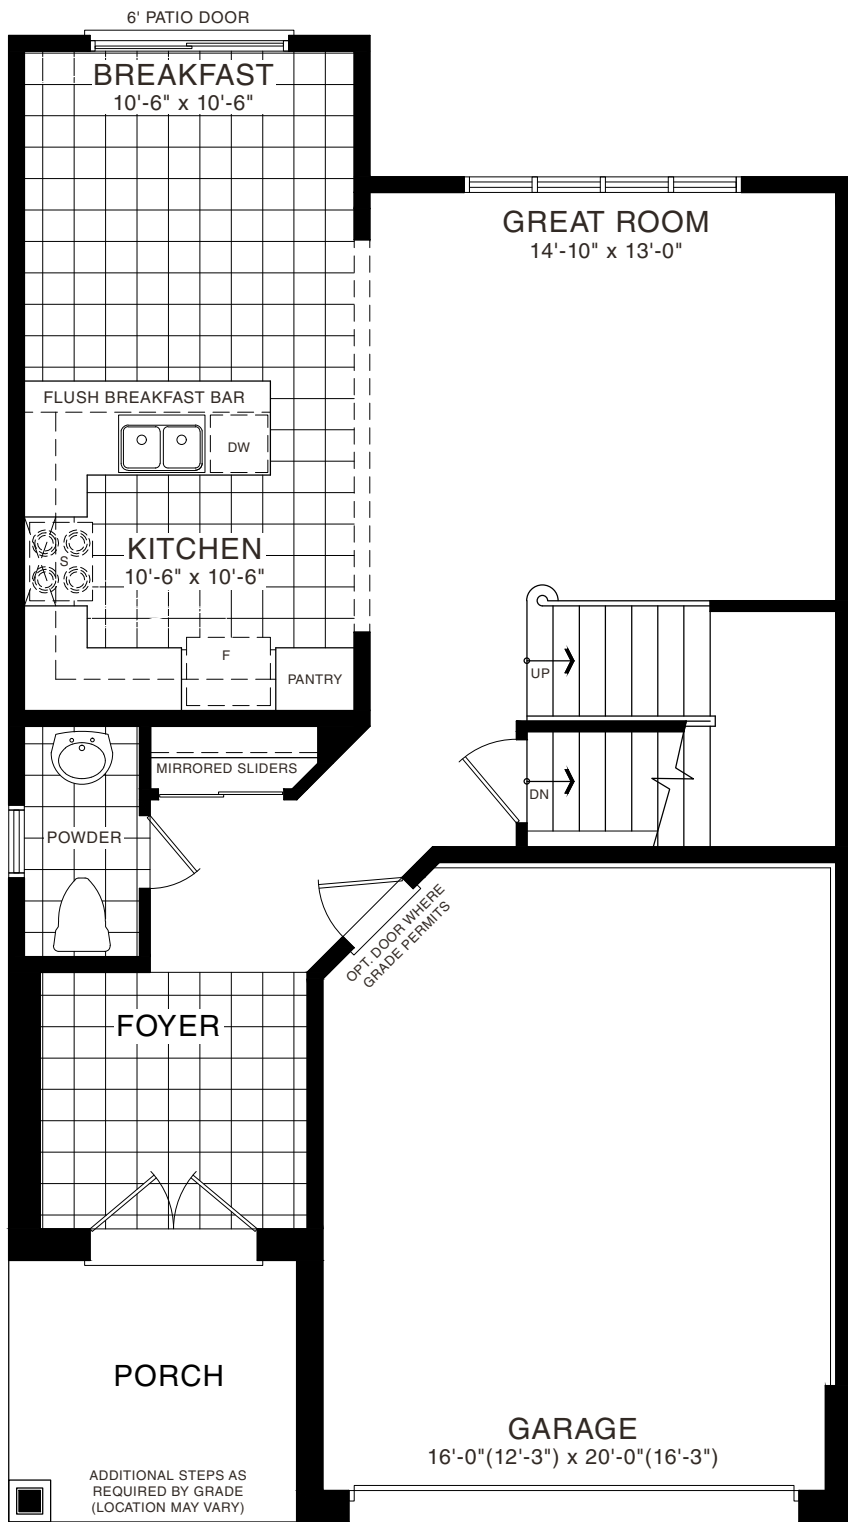

MAPLE 33'

STYLE A - 1712 SQ.FT.

STYLE B - 1721 SQ.FT.

STYLE C - 1725 SQ.FT.

MAIN FLOOR PLAN  
STYLE A

SECOND FLOOR PLAN  
STYLE A

BASEMENT PLAN  
STYLE A