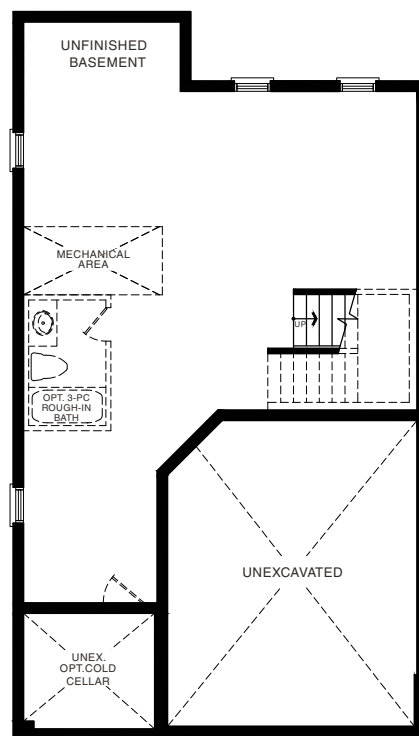

MAPLE 33'

STYLE A - 1712 SQ.FT.

STYLE B - 1721 SQ.FT.

STYLE C - 1725 SQ.FT.

MAIN FLOOR PLAN  
STYLE A

SECOND FLOOR PLAN  
STYLE A

BASEMENT PLAN  
STYLE A