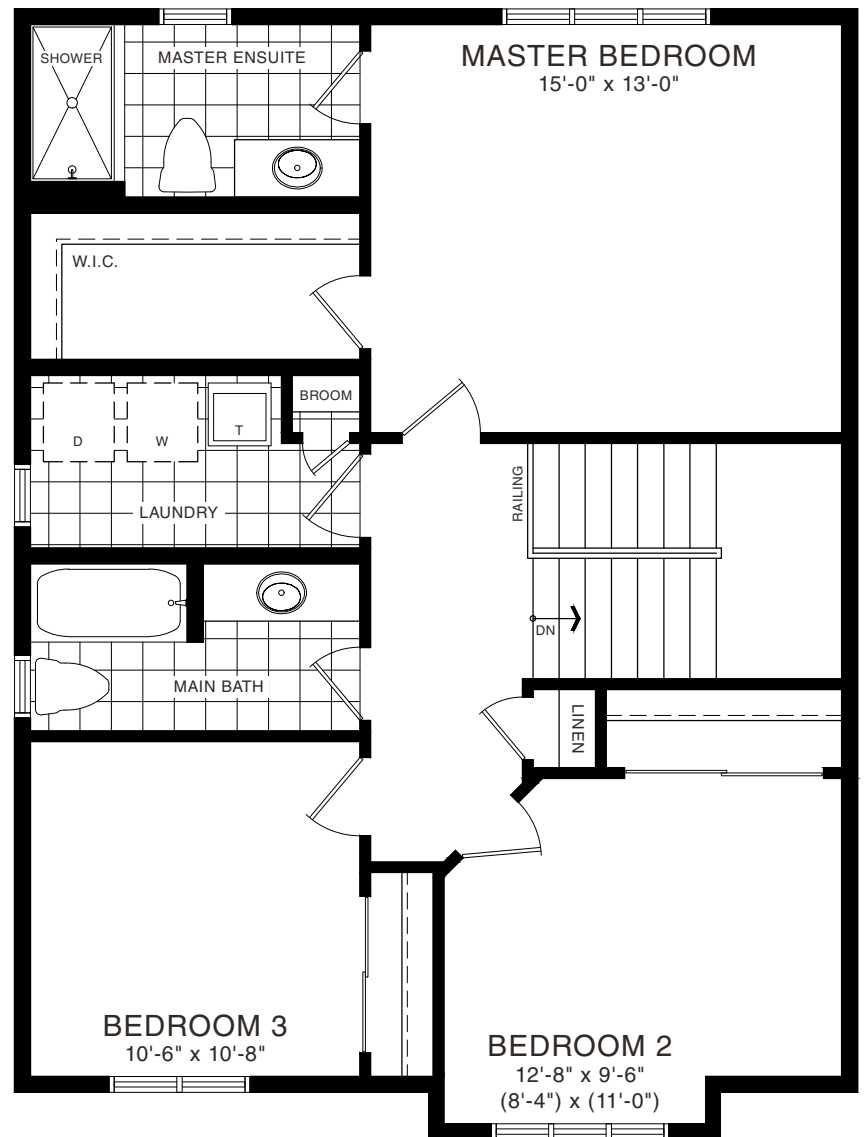

MAPLE 33'

STYLE A - 1712 SQ.FT.

STYLE B - 1721 SQ.FT.

STYLE C - 1725 SQ.FT.

MAIN FLOOR PLAN  
STYLE A

SECOND FLOOR PLAN  
STYLE A

BASEMENT PLAN  
STYLE A