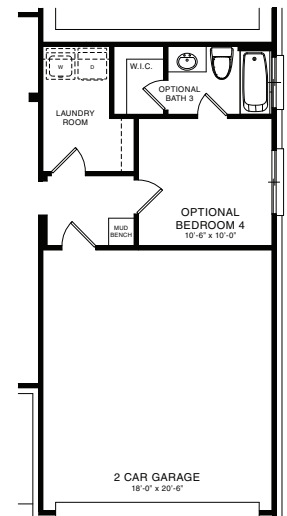

STYLE B - 2438 SQ.FT.

STYLE C WITH OPTIONAL STONE - 2438 SQ.FT.

MAIN FLOOR PLAN
STYLE B

OPTIONAL 4TH BEDROOM
STYLE B