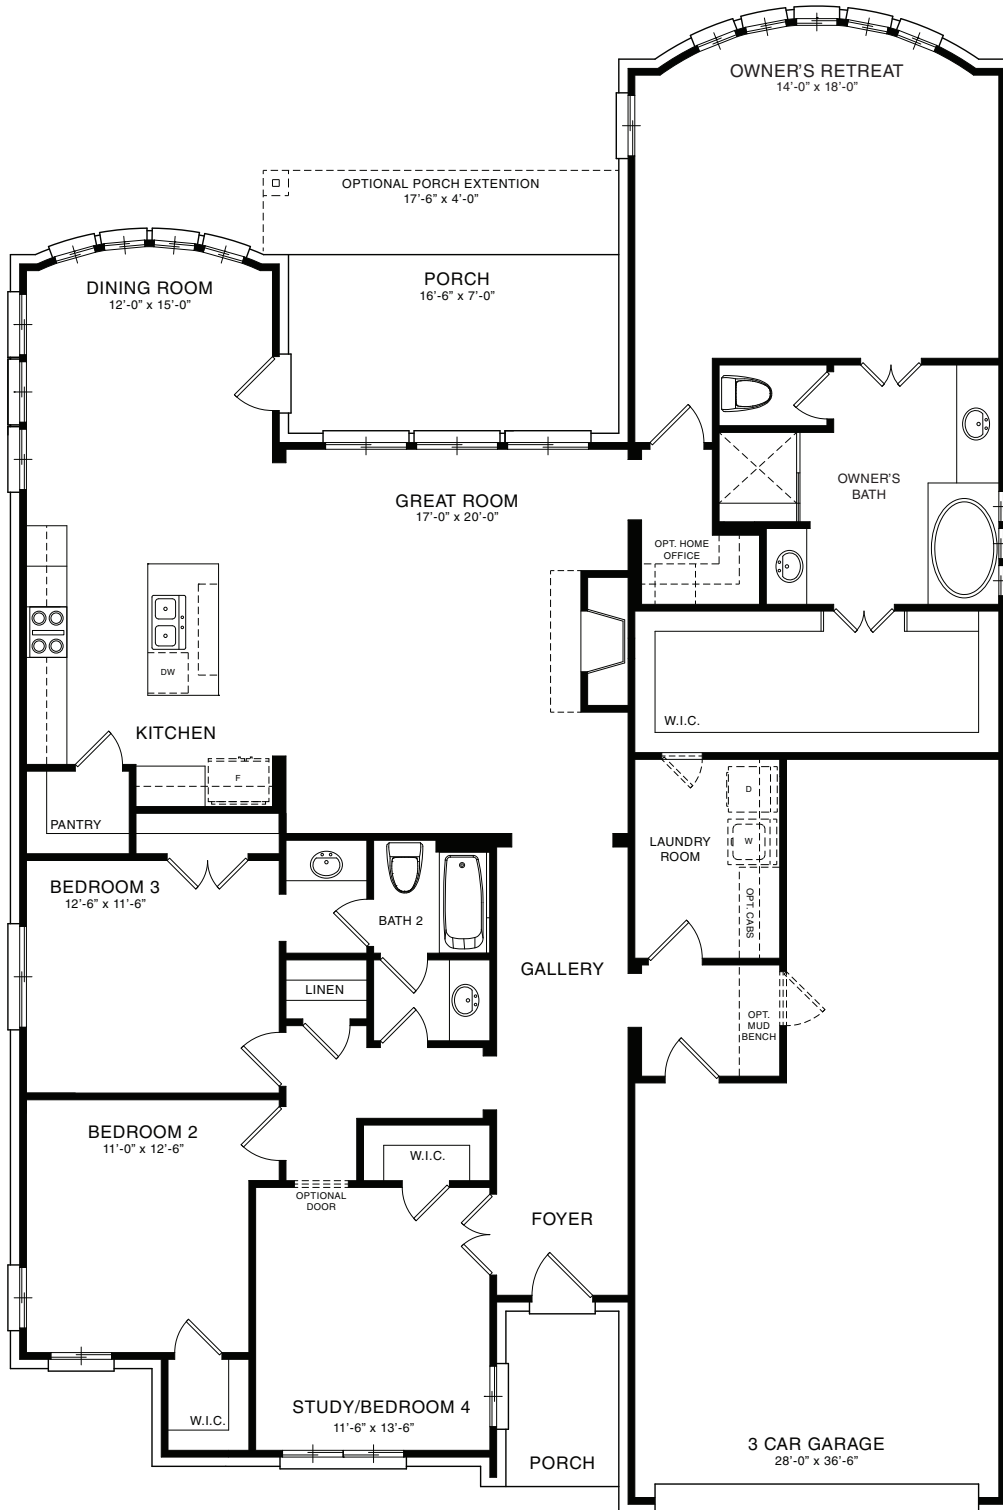

STYLE B - 2438 SQ.FT.

STYLE C WITH OPTIONAL STONE - 2438 SQ.FT.

MAIN FLOOR PLAN
STYLE B

OPTIONAL 4TH BEDROOM
STYLE B