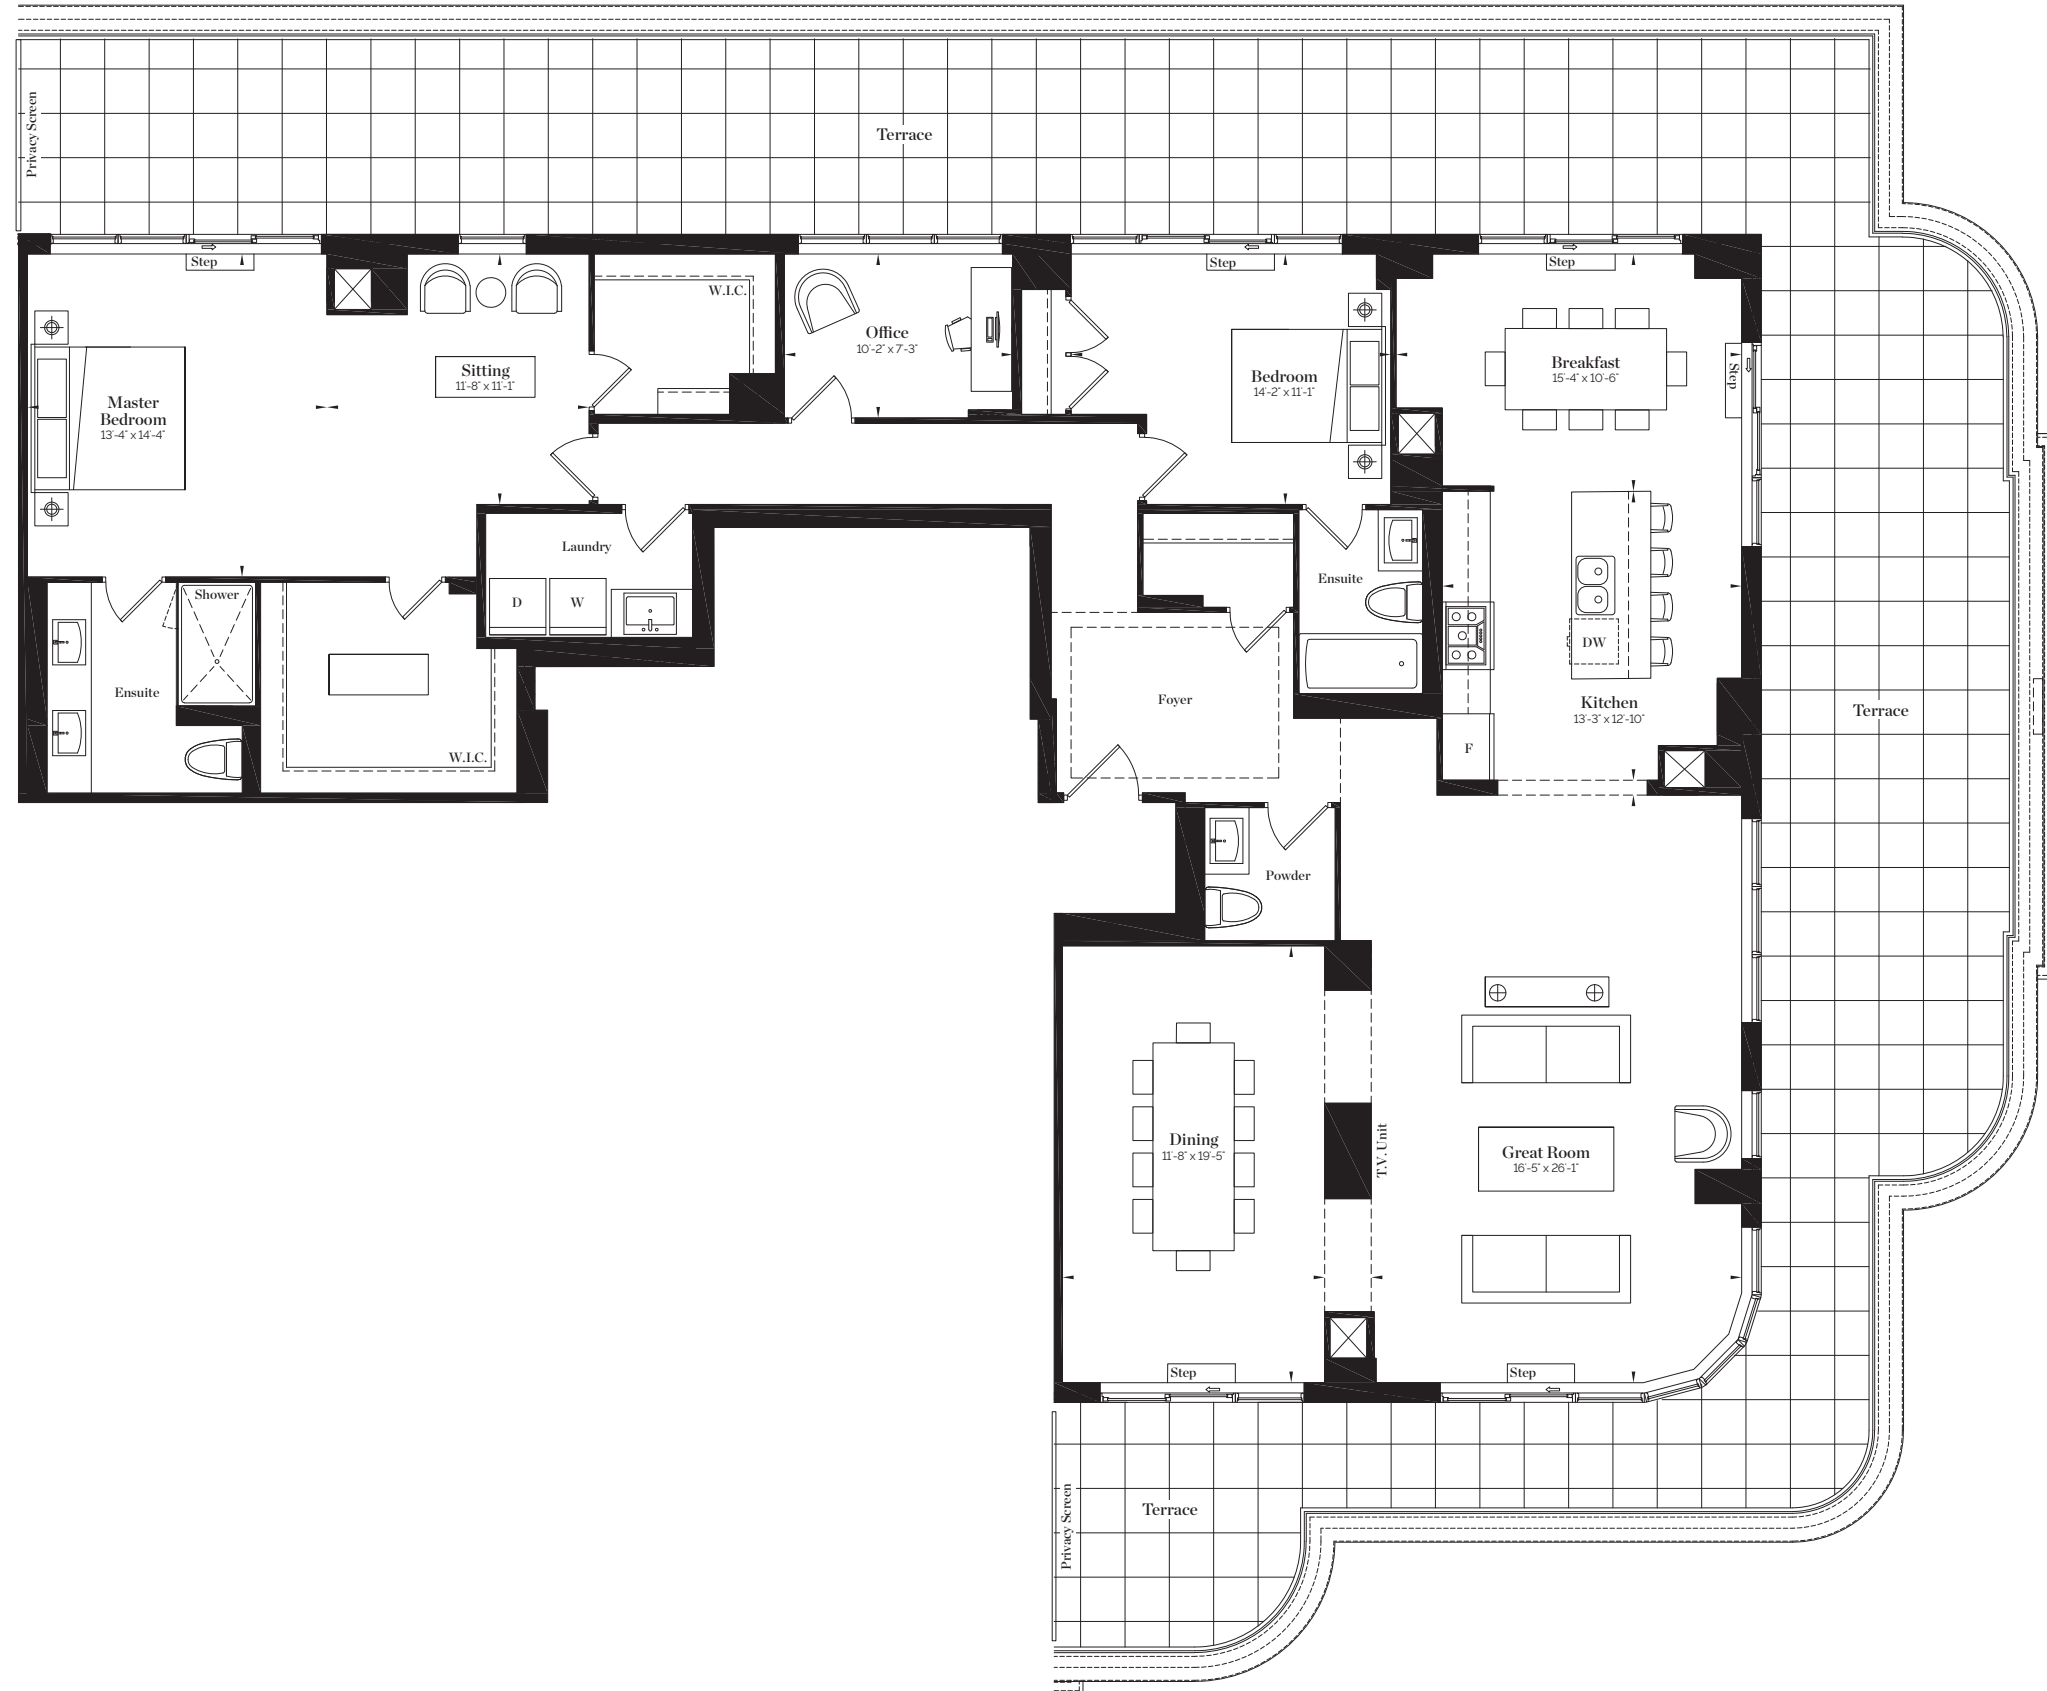

The Germain

2 Bed + Office | 2.5 Bath | 2,531 sq. ft.

Suite 701

7th Floor