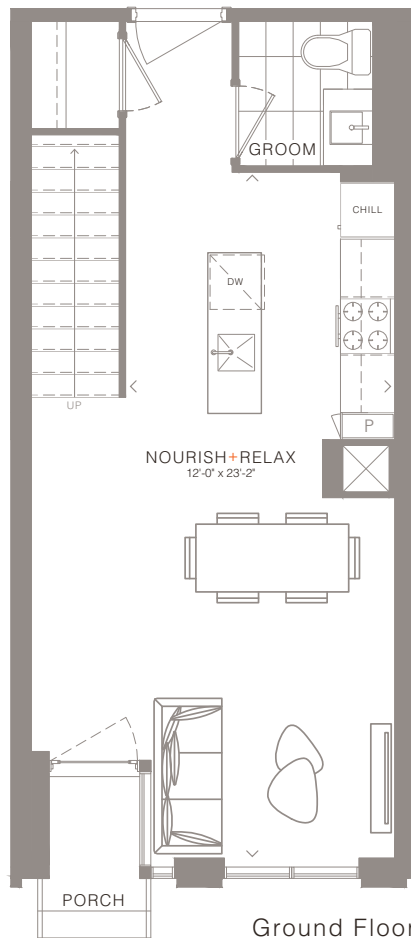

Sloane

2 Bedroom + Den + 2.5 Bath
110

1,080 SQ.FT.

**EMPIRE
PHOENIX**

All dimensions are approximate and are subject to normal construction variances. Final floorplans may be a mirror image of the floorplans shown above. Balcony and column locations may vary as per elevation feature. Balconies may be different on varying levels. Floor plan layout, sizes and specifications are subject to change without notice. Please see a sales representative for details. E.&O.E.