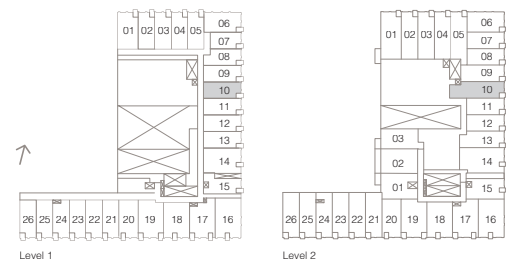

Sloane

2 Bedroom + Den + 2.5 Bath
110

1,080 SQ.FT.

**EMPIRE
PHOENIX**

All dimensions are approximate and are subject to normal construction variances. Final floorplans may be a mirror image of the floorplans shown above. Balcony and column locations may vary as per elevation feature. Balconies may be different on varying levels. Floor plan layout, sizes and specifications are subject to change without notice. Please see a sales representative for details. E.&O.E.