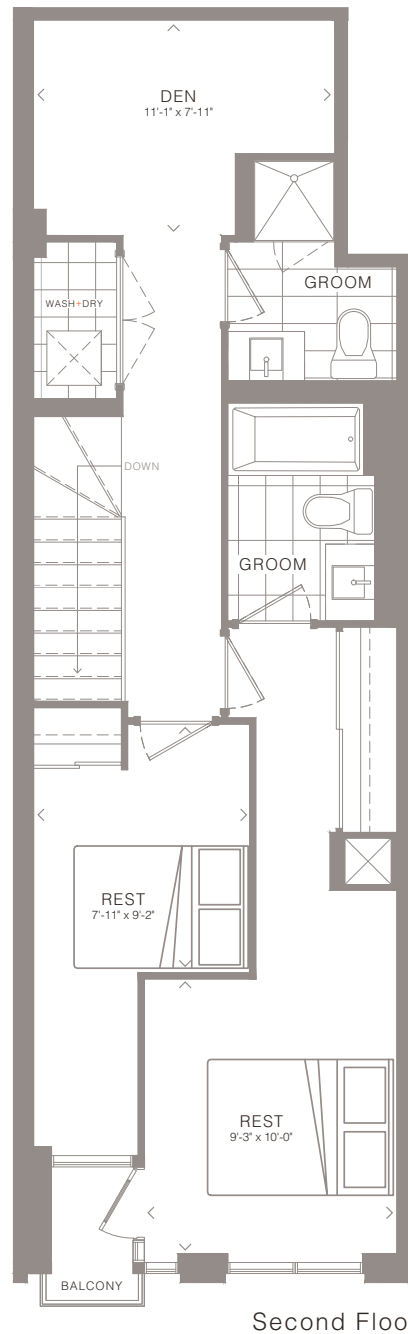

Sloane

2 Bedroom + Den + 2.5 Bath
110

1,080 SQ.FT.

**EMPIRE
PHOENIX**

All dimensions are approximate and are subject to normal construction variances. Final floorplans may be a mirror image of the floorplans shown above. Balcony and column locations may vary as per elevation feature. Balconies may be different on varying levels. Floor plan layout, sizes and specifications are subject to change without notice. Please see a sales representative for details. E.&O.E.