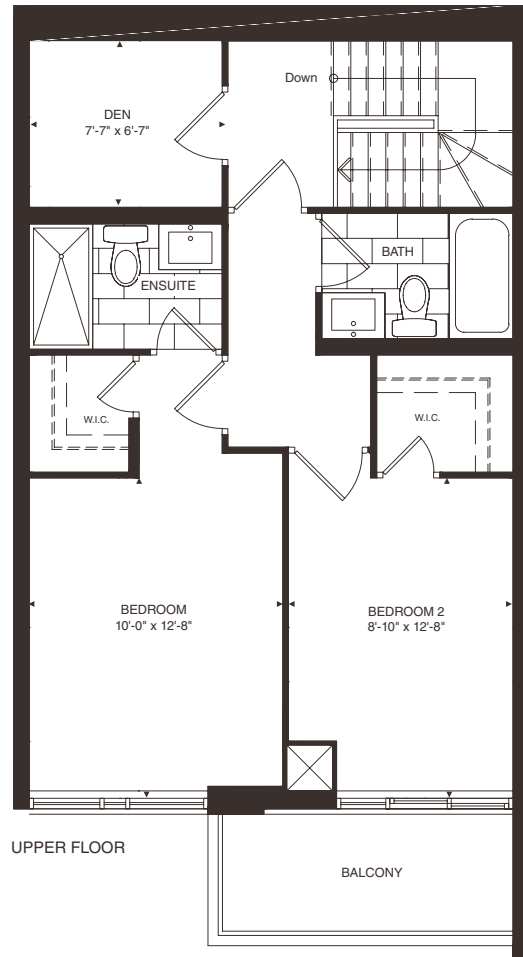

TOWN 7

2 BEDROOM + DEN

1,275 SQ.FT.

EMPIREMIDTOWN

Sizes and specifications are subject to change without notice. Actual usable space may vary from any stated floor area. All dimensions are approximate and are subject to normal construction variances. Measurements of rooms set forth on any floor plan may be taken at the widest points of each given room (as if the room were a perfect rectangle), without regard for any cutouts or cabinetry. Floor measurements were calculated on the middle floor of typical floor plates. Balcony and column locations may vary as per elevation feature. Balconies may be different on varying levels. Furniture and accessories are not included and are shown only as display. Please see a sales representative for availability and details. E.&O.E