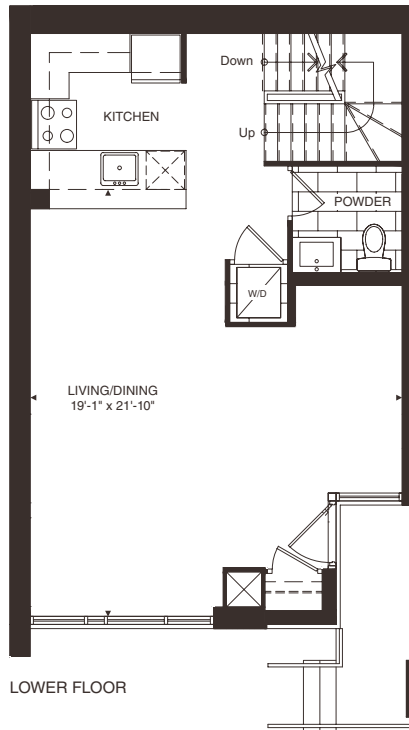

TOWN 7

2 BEDROOM + DEN

1,275 SQ.FT.

EMPIREMIDTOWN

Sizes and specifications are subject to change without notice. Actual usable space may vary from any stated floor area. All dimensions are approximate and are subject to normal construction variances. Measurements of rooms set forth on any floor plan may be taken at the widest points of each given room (as if the room were a perfect rectangle), without regard for any cutouts or cabinetry. Floor measurements were calculated on the middle floor of typical floor plates. Balcony and column locations may vary as per elevation feature. Balconies may be different on varying levels. Furniture and accessories are not included and are shown only as display. Please see a sales representative for availability and details. E.&O.E