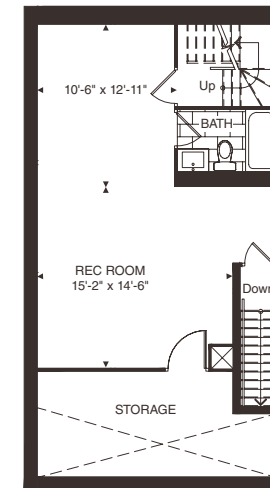

TOWN 7

2 BEDROOM + DEN

1,275 SQ.FT.

EMPIREMIDTOWN

Sizes and specifications are subject to change without notice. Actual usable space may vary from any stated floor area. All dimensions are approximate and are subject to normal construction variances. Measurements of rooms set forth on any floor plan may be taken at the widest points of each given room (as if the room were a perfect rectangle), without regard for any cutouts or cabinetry. Floor measurements were calculated on the middle floor of typical floor plates. Balcony and column locations may vary as per elevation feature. Balconies may be different on varying levels. Furniture and accessories are not included and are shown only as display. Please see a sales representative for availability and details. E.&O.E